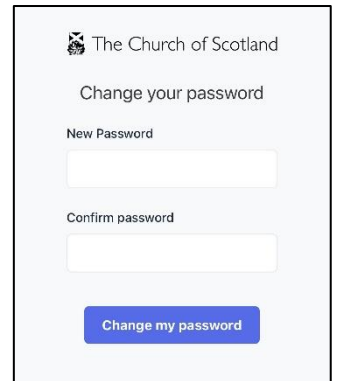

You will receive an email from Church of Scotland Learning titled 'reset password instructions'.

Open this email and click on the button 'change my password'

This will take you to this page, type your new password in to both boxes and then click 'change my password'.

This will automatically log you in and take you to the Church of Scotland Learning platform

Take note of your new password.

Once you have successfully logged in, save Church of Scotland Learning to your Favourites so you can easily access it.

1. Go to the browser search function at the top of your screen, where the web address is displayed.
2. Click on the star on the right-hand side. A drop box will appear asking if you want to add this page as a favourite, select done,
3. The star will turn blue meaning it is now in your favourites. This will allow you to gain access again by pressing on the favourites star. If prompted by your browser you can choose to save your login details.

You can also download the app – Circle Communities – and use Church of Scotland Learning this way. Simply download and sign in with your login details.