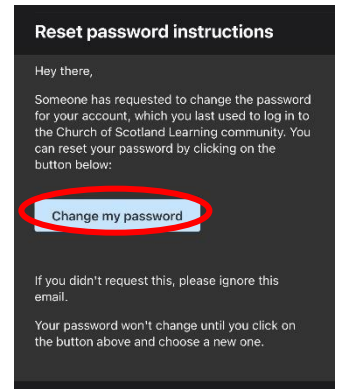

The Church of Scotland
Log in to your account

Email

Password

Sign In

[← Back](#)

[Forgot your password?](#)

If your password is incorrect or you have forgotten it, click on **'forgot your password'** to begin resetting

The Church of Scotland
Log in to your account

Email

Password

Sign In

[← Back](#)

[Forgot your password?](#)

Type your email into this box and click **'reset my password'**

The Church of Scotland
Forgot your password?

Email

Reset my password

Already have an account? [Sign in](#)

You will receive an email from Church of Scotland Learning titled 'reset password instructions'.

Open this email and click on the button 'change my password'